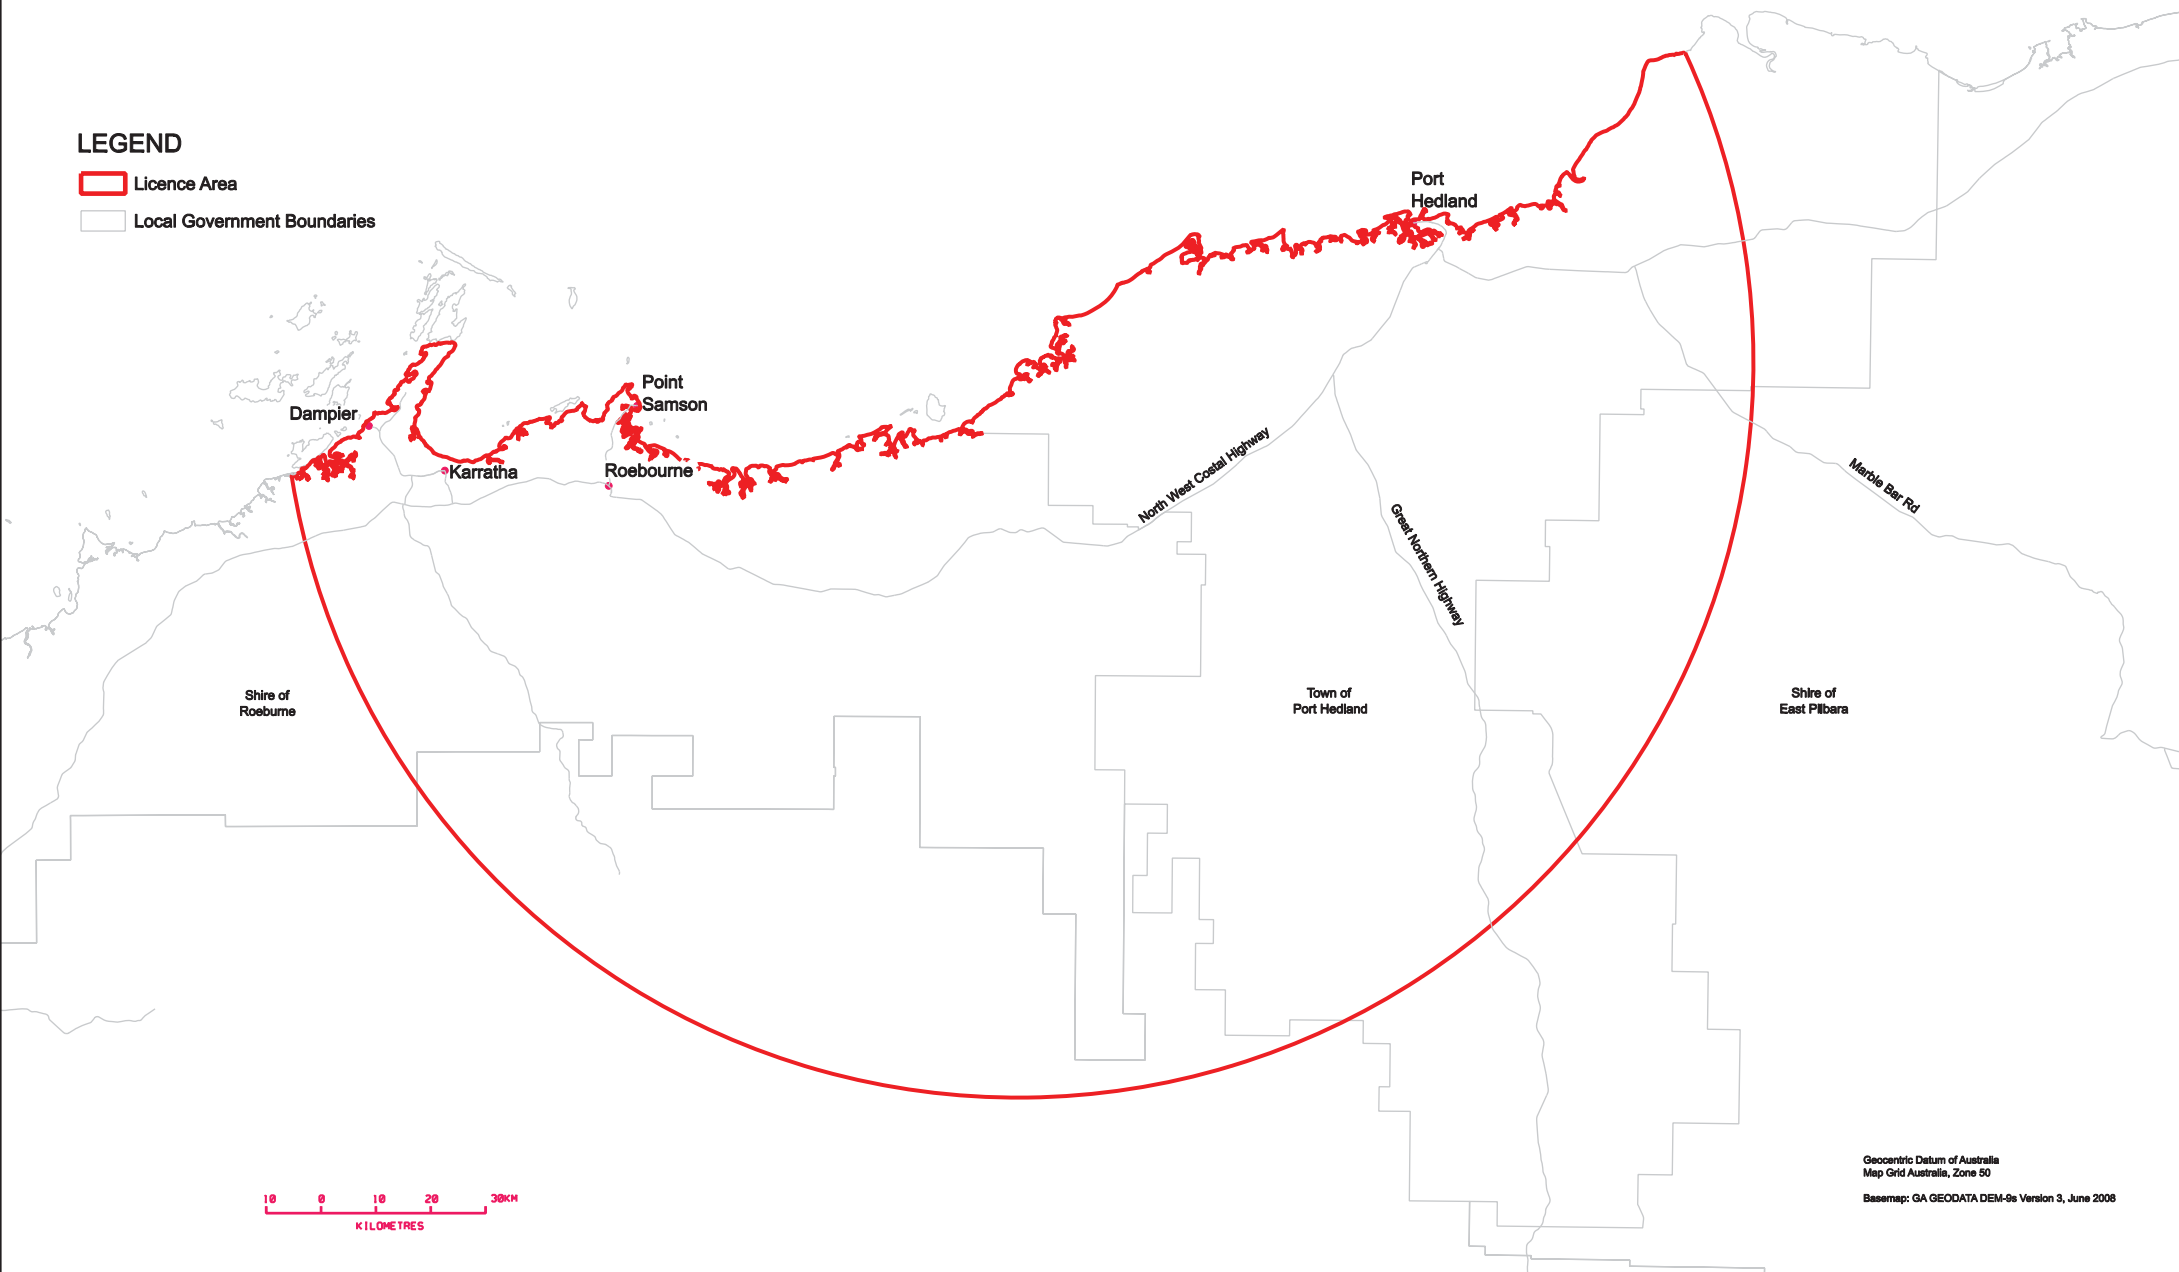

LEGEND

- Licence Area
- Local Government Boundaries

Geocentric Datum of Australia
 Map Grid Australia, Zone 50
 Basemap: GA GEODATA DEM-9a Version 3, June 2008

DATE	No.	DESCRIPTION	DRN	CHK	APR

APPROVED:
 CHAIRMAN / DELEGATE
 Economic Regulation Authority