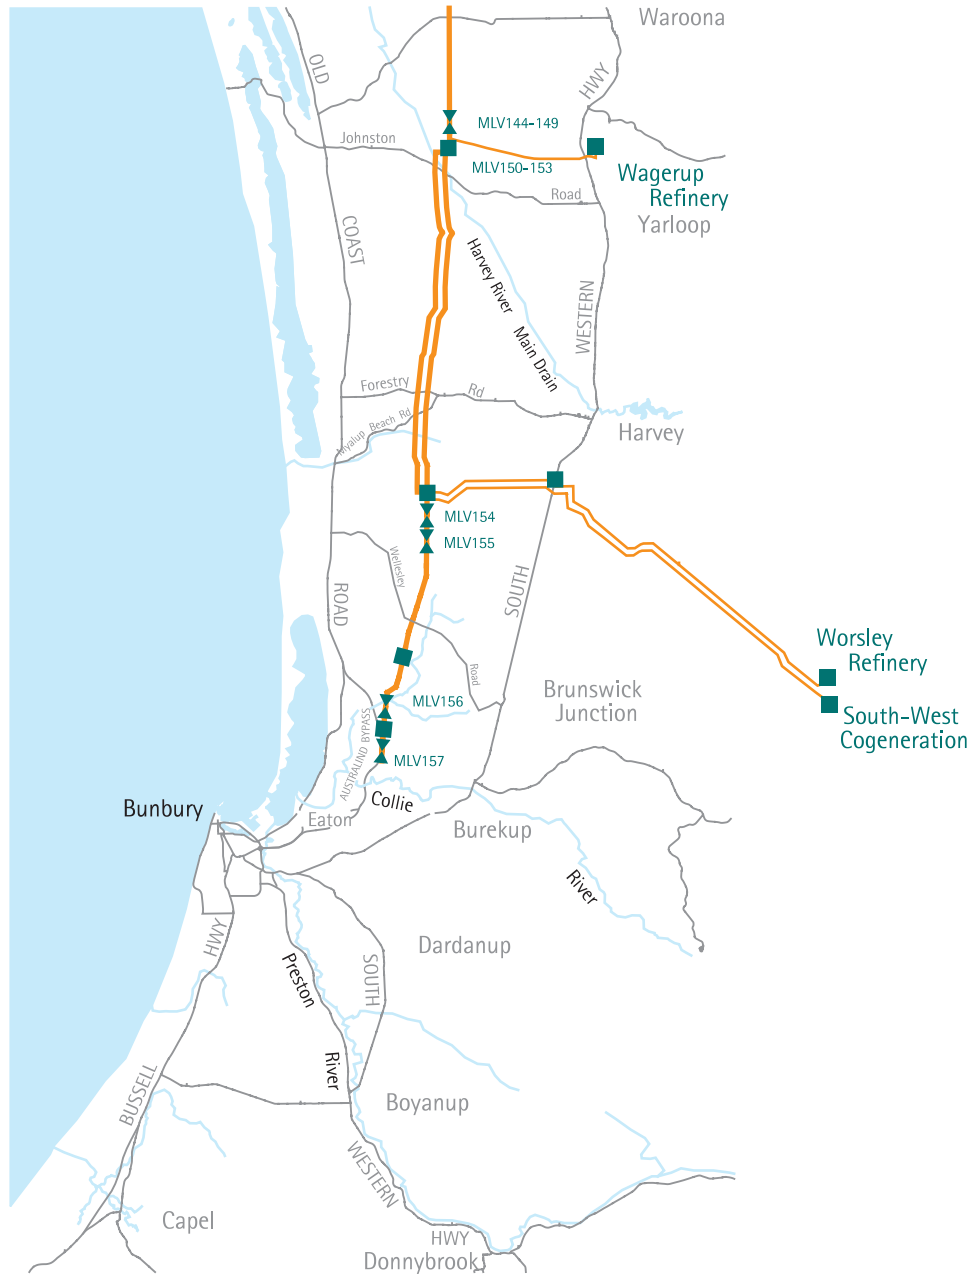

South West Extensions and Worsley Lateral

- Legend
-  Dampier to Bunbury Natural Gas Pipeline
 -  Laterals
 -  Major Roads
 -  Meter Stations
 -  Main Line Valves