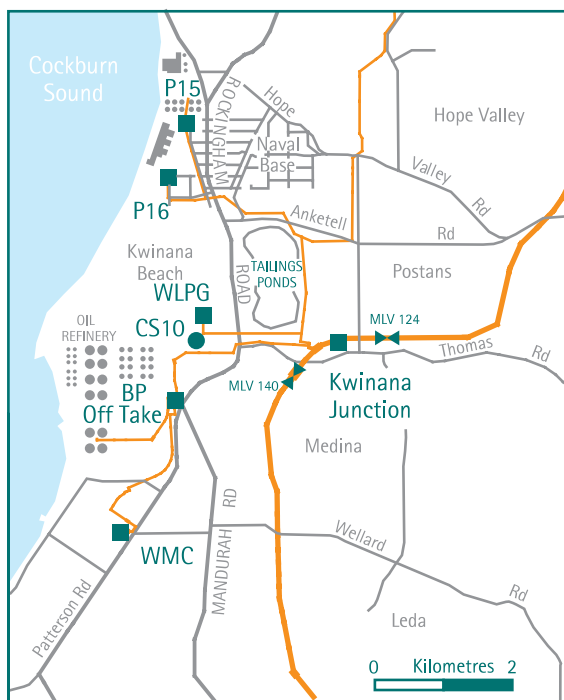

## East Perth, Viveash and South Caversham Laterals

## Kwinana West Laterals

### Legend

-  Dampier to Bunbury Natural Gas Pipeline
-  Laterals
-  Major Roads
-  Arterial Roads
-  Compressor Station
-  Meter Stations
-  Main Line Valves